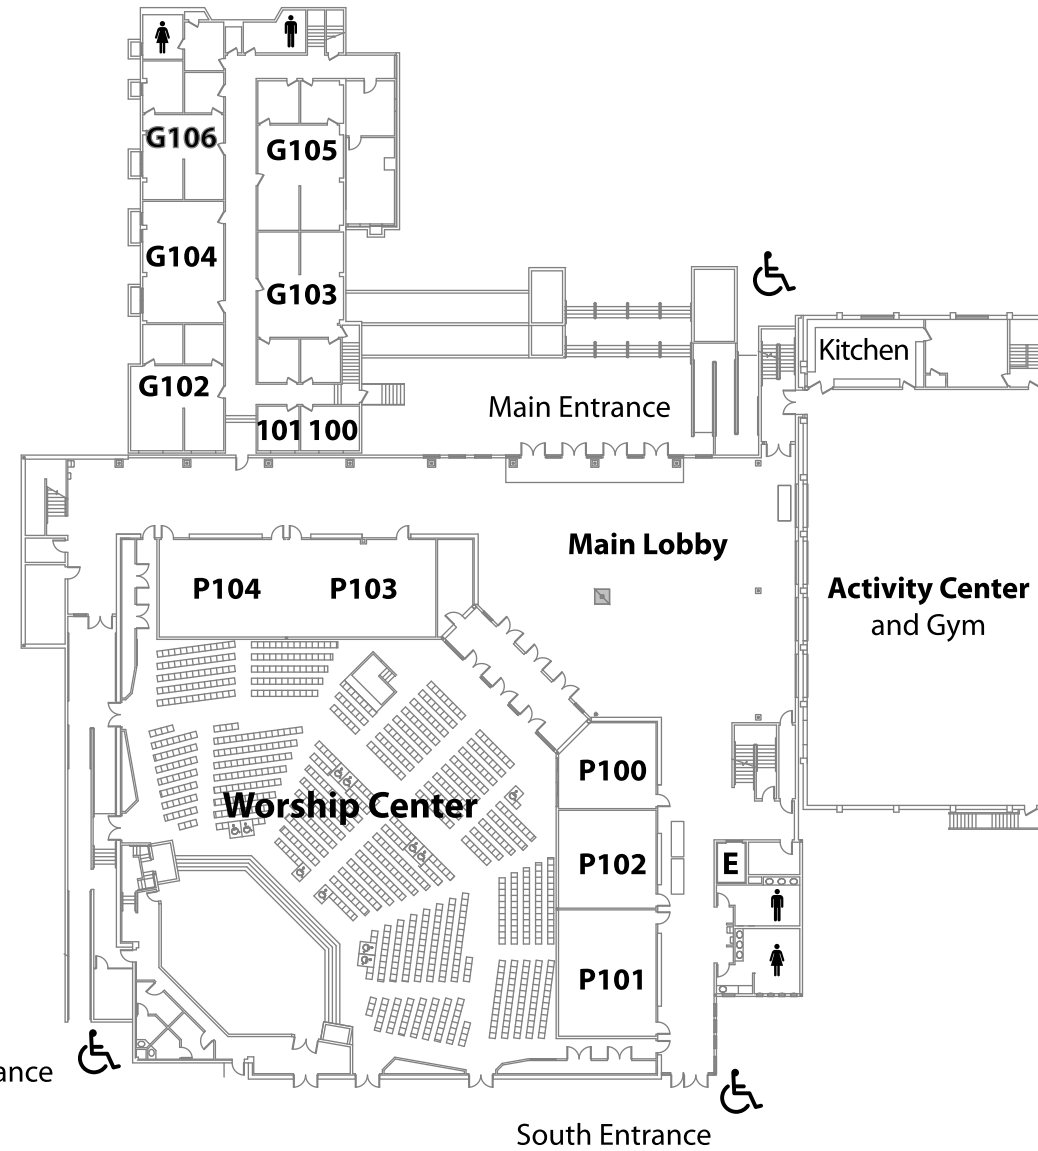

Third Floor

Second Floor

First Floor

Lower Level

- Nursery
- Restrooms
- Wheel Chair Access
- Elevator

Adult

| | | |
|---------------------------|----------------|---------------------|
| Family Worship & teaching | Worship Center | Sun 9:00 & 11:00 am |
| Hispanic Ministry | P202 | Sun 11:00 am |
| Lu-Mienh Ministry | P201 | Sun 11:00 am |

** Check-in starts at 8:45 am (for the 9:00 am service) and 10:45 am (for the 11:00 am service) in the west wing. Your children will be with you and your family in the Worship Center for the first 20 minutes of the gathering. They will then be released to children's workers to go to their classrooms.*

Nursery

| | | |
|----------|------|------------------------|
| Infants | B001 | Sun 9:00 am–12:15 pm** |
| Toddlers | B003 | |
| Twos | B004 | |
| Threes | B002 | ↓ |

***Check-in starts at 8:45 am (for the 9:00 am service) and 10:30 am (for the 11:00 am service) under the Activity Center.*