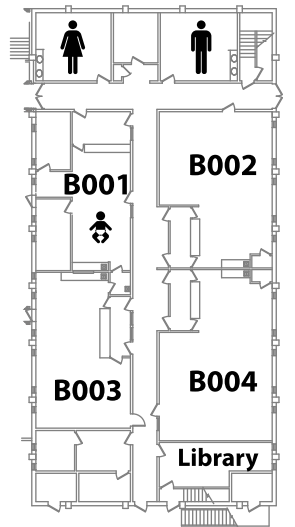

Third Floor

Second Floor

First Floor

Lower Level

- Nursery
- Restrooms
- Wheel Chair Access
- Elevator

Adult

| | | |
|---------------------------|----------------|---------------------|
| Family Worship & teaching | Worship Center | Sun 9:00 & 11:00 am |
| Hispanic Ministry | P202 | Sun 11:00 am |
| Lu-Mienh Ministry | P201 | Sun 11:00 am |