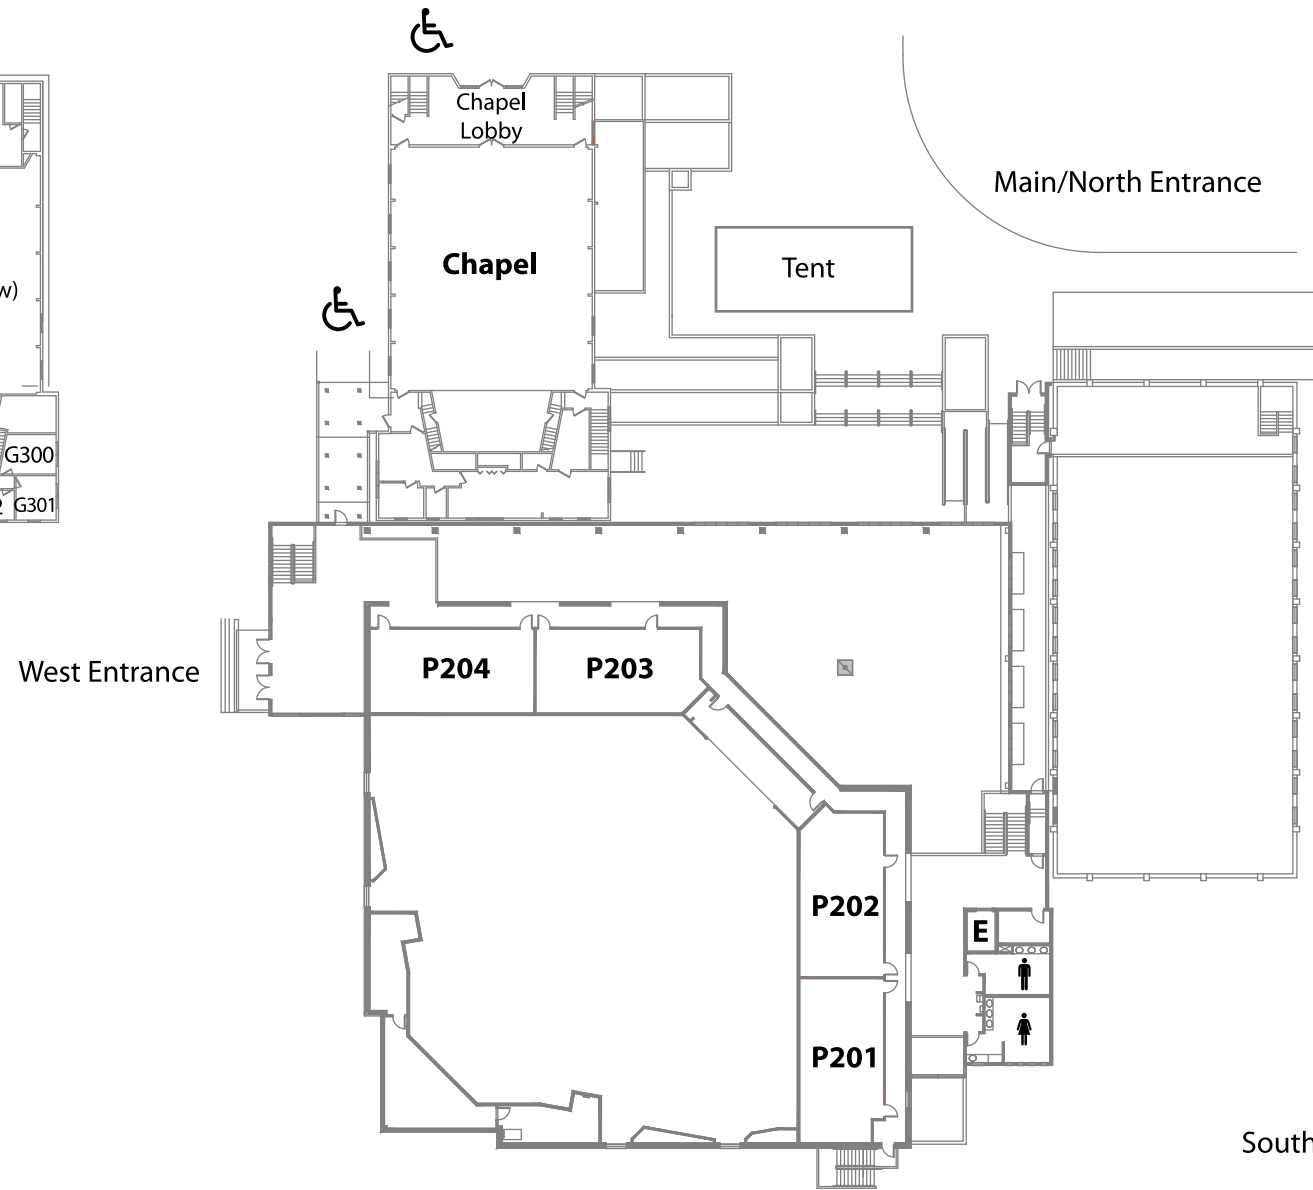

Third Floor

Second Floor

First Floor

Lower Level

- Nursery
- Restrooms
- Wheel Chair Access
- Elevator

Adult

| | | |
|---------------------------|----------------|---------------------|
| Family Worship & teaching | Worship Center | Sun 9:00 & 11:00 am |
| Hispanic Ministry | P202 | Sun 11:00 am |
| Lu-Mienh Ministry | P201 | Sun 11:00 am |

** Check-in starts at 8:45 am (for the 9:00 am service) and 10:45 am (for the 11:00 am service) in the west wing. Your children will be with you and your family in the Worship Center for the first 20 minutes of the gathering. They will then be released to children's workers to go to their classrooms.*

Nursery

| | | |
|----------|------|------------------------|
| Infants | B001 | Sun 9:00 am–12:15 pm** |
| Toddlers | B003 | |
| Twos | B004 | |
| Threes | B002 | ↓ |

***Check-in starts at 8:45 am (for the 9:00 am service) and 10:30 am (for the 11:00 am service) under the Activity Center.*