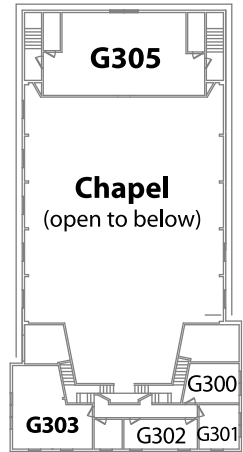

Third Floor

Second Floor

First Floor

Lower Level

- Nursery
- Restrooms
- Wheel Chair Access
- Elevator

Adult

| | | |
|---------------------------|----------------|---------------------|
| Family Worship & teaching | Worship Center | Sun 9:00 & 11:00 am |
| Hispanic Ministry | P202 | Sun 11:00 am |
| Lu-Mienh Ministry | P201 | Sun 11:00 am |